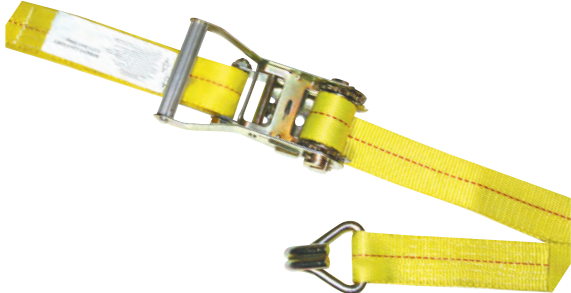

## Lever Load Binder

5/16" - 3/8" Lever Binder  
6,600# Working Load Limit  
Rated for 5/16" to 3/8" Grade 70 Chain

Item#

**LB51638L-6600**

\* While supplies last

Call now  
for your best  
price.

## Tie Down Assemblies

2" - 27" Lever Binder  
10,000# Webbing  
Medium handle / Double "J" Hooks

Item#

**TD227MWJH10**

\* While supplies last

Call now  
for your best  
price.

## Aircraft Cable

5/16" 7x19 Stainless Steel  
Aircraft Cable, Type 304

Item#

**SA51619K**

\* While supplies last

Call now  
for your best  
price.